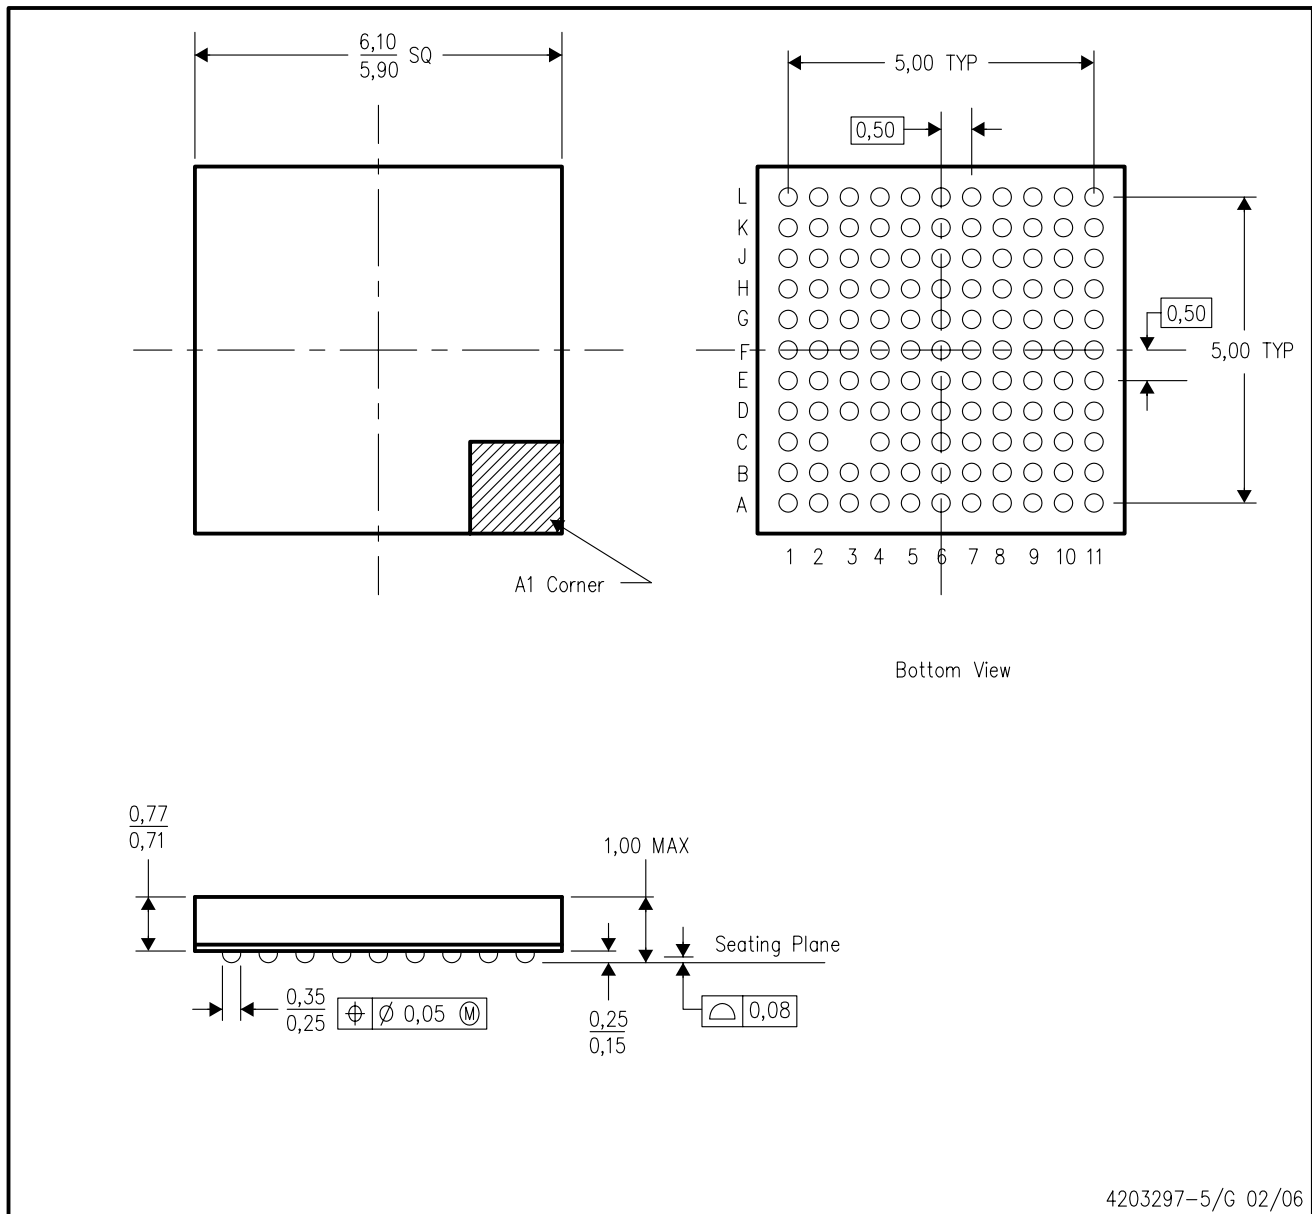

GQZ (S-PBGA-N120)

PLASTIC BALL GRID ARRAY

- NOTES:
- A. All linear dimensions are in millimeters.
 - B. This drawing is subject to change without notice.
 - C. Falls within JEDEC MO-225