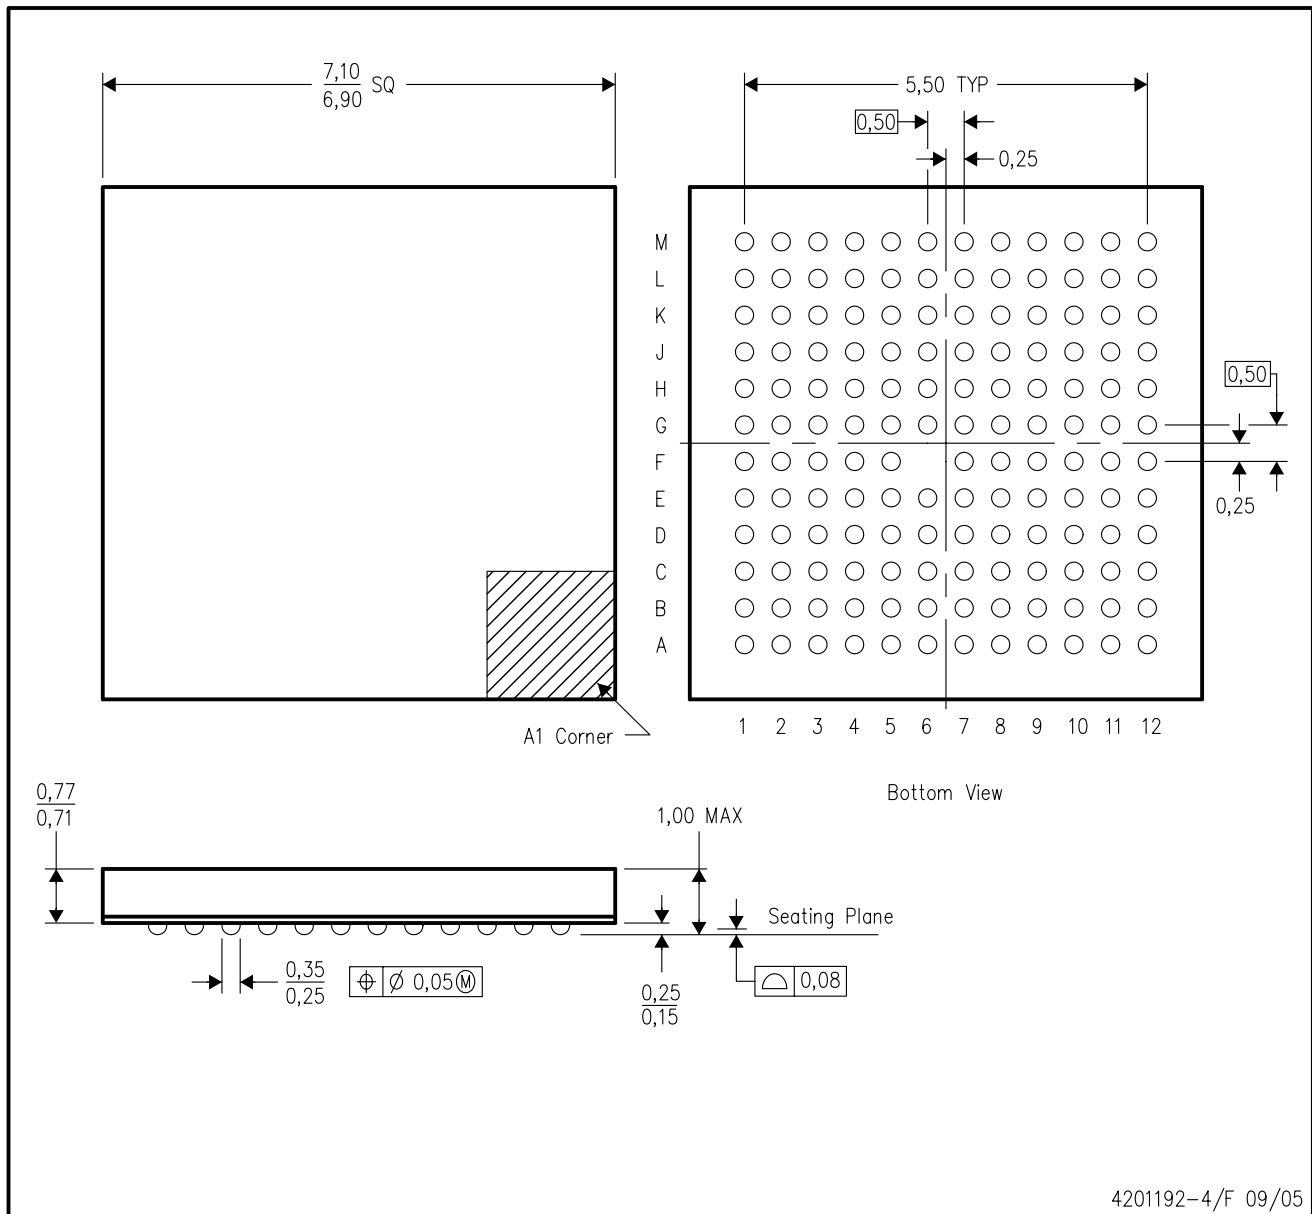

GQW (S-PBGA-N143)

PLASTIC BALL GRID ARRAY

- NOTES:
- A. All linear dimensions are in millimeters.
  - B. This drawing is subject to change without notice.
  - C. Falls within JEDEC MO-225