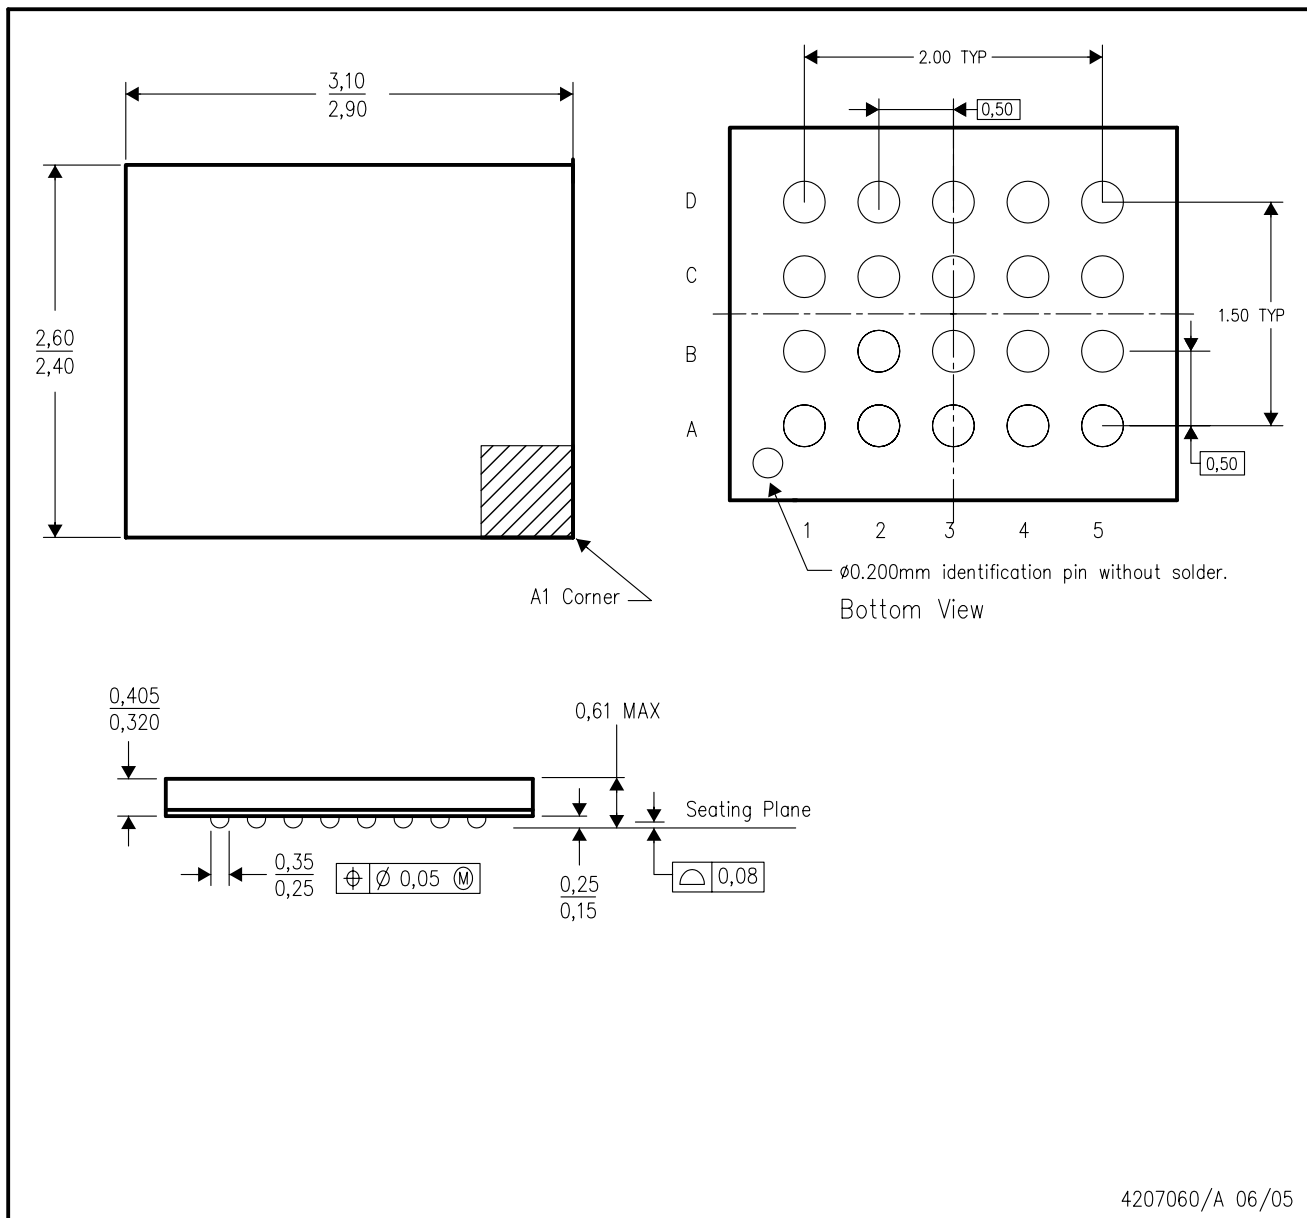

GXY (S-PBGA-N20)

PLASTIC BALL GRID ARRAY

- NOTES:
- A. All linear dimensions are in millimeters.
 - B. This drawing is subject to change without notice.